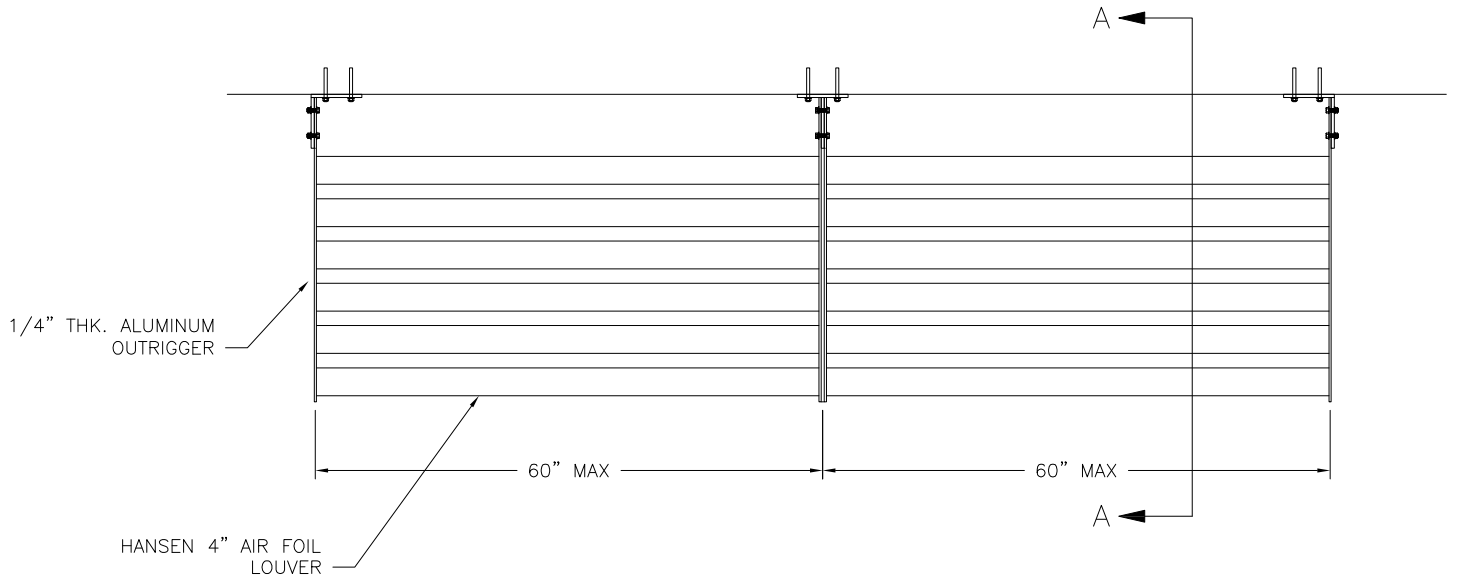

CENTER "T"
BRACKET

END BRACKET

SECTION A-A

HANSEN SUN SCREEN SYSTEM - STYLE I

www.aluma-shade.com

**THE INFORMATION CONTAINED IN THIS DRAWING IS THE SOLE PROPERTY OF ALUMASHADE.
ANY REPRODUCTION IN PART OR AS A WHOLE WITHOUT THE WRITTEN PERMISSION OF
ALUMASHADE IS PROHIBITED.**