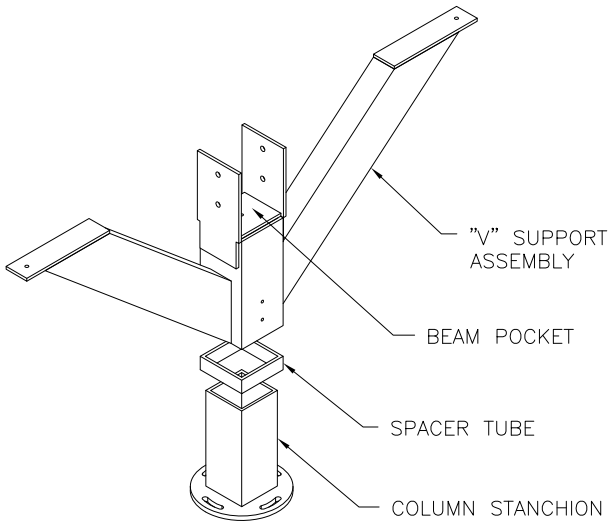

WORLD CLASS ARCHITECTURAL PRODUCTS

**HANSEN**  
ARCHITECTURAL  
SYSTEMS

5500 SE ALEXANDER ST. HILLSBORO OR. 97123  
PH. 503-356-0959 FAX 503-356-8478

— SUPPORT ARM DETAIL

— CANTILEVERED TRELLIS

WEST OCEAN TRELLIS SYSTEM  
www.aluminumrailing.com