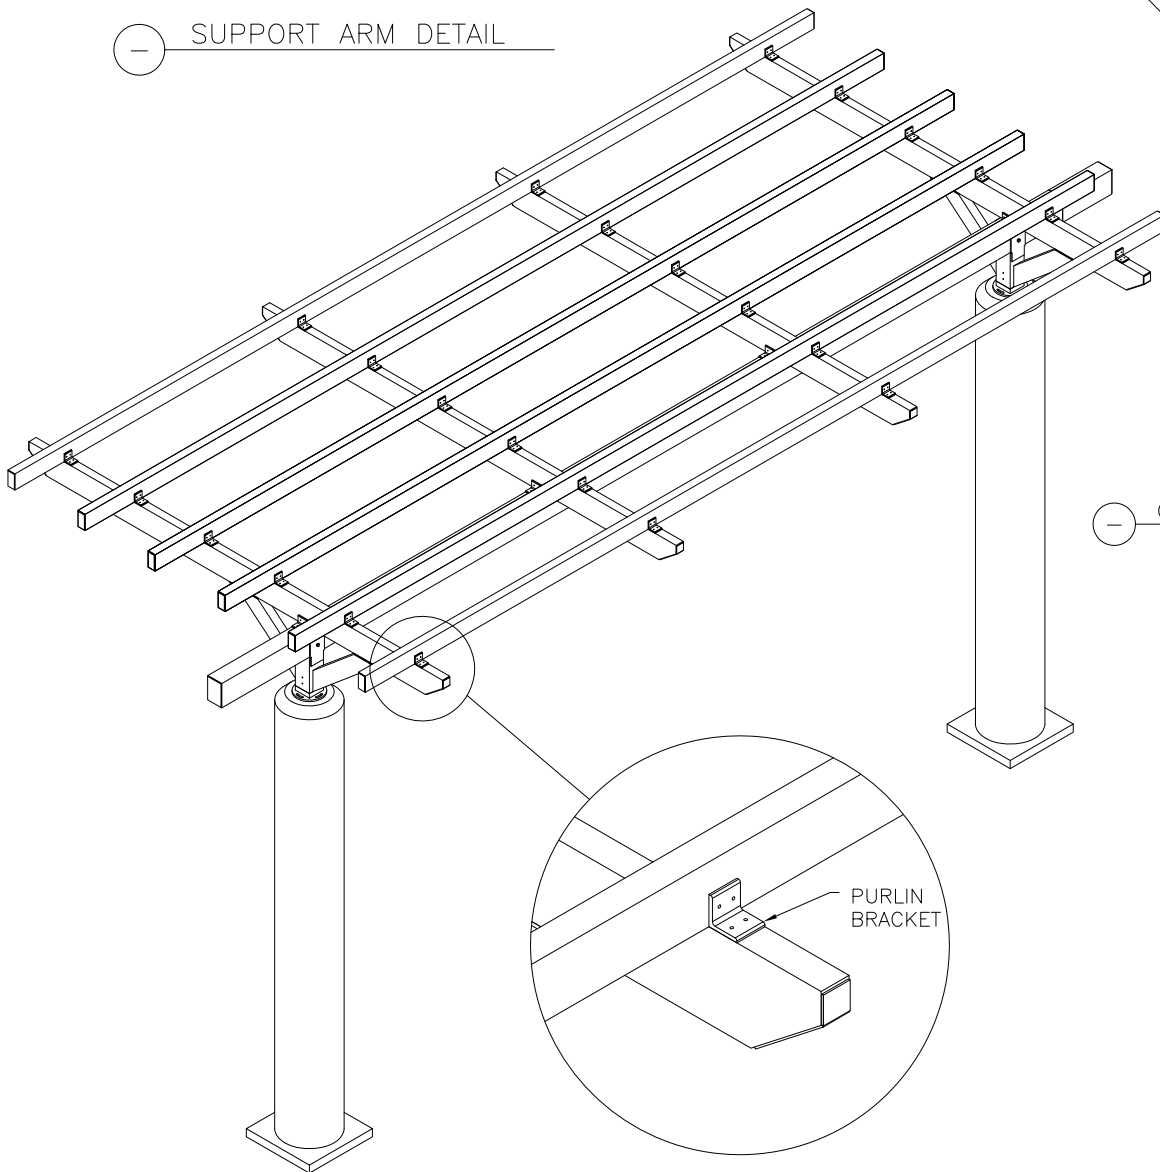

WORLD CLASS ARCHITECTURAL PRODUCTS

**HANSEN**  
ARCHITECTURAL  
SYSTEMS

5500 SE ALEXANDER ST. HILLSBORO OR. 97123  
PH. 503-356-0959 FAX 503-356-8478

— SUPPORT ARM DETAIL

— CANTILEVERED TRELLIS

WEST OCEAN TRELLIS SYSTEM  
www.aluminumrailing.com