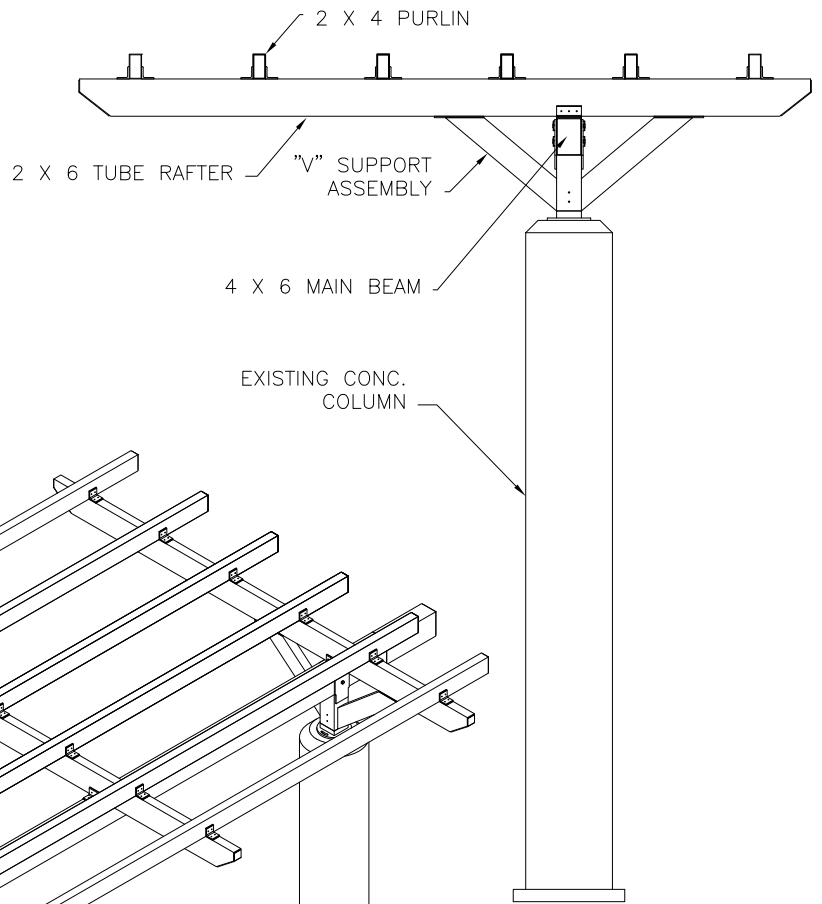

WORLD CLASS ARCHITECTURAL PRODUCTS

**HANSEN**  
ARCHITECTURAL  
SYSTEMS

5500 SE ALEXANDER ST. HILLSBORO OR. 97123  
PH. 503-356-0959 FAX 503-356-8478

— SUPPORT ARM DETAIL

— CANTILEVERED TRELLIS

WEST OCEAN TRELLIS SYSTEM  
www.aluminumrailing.com